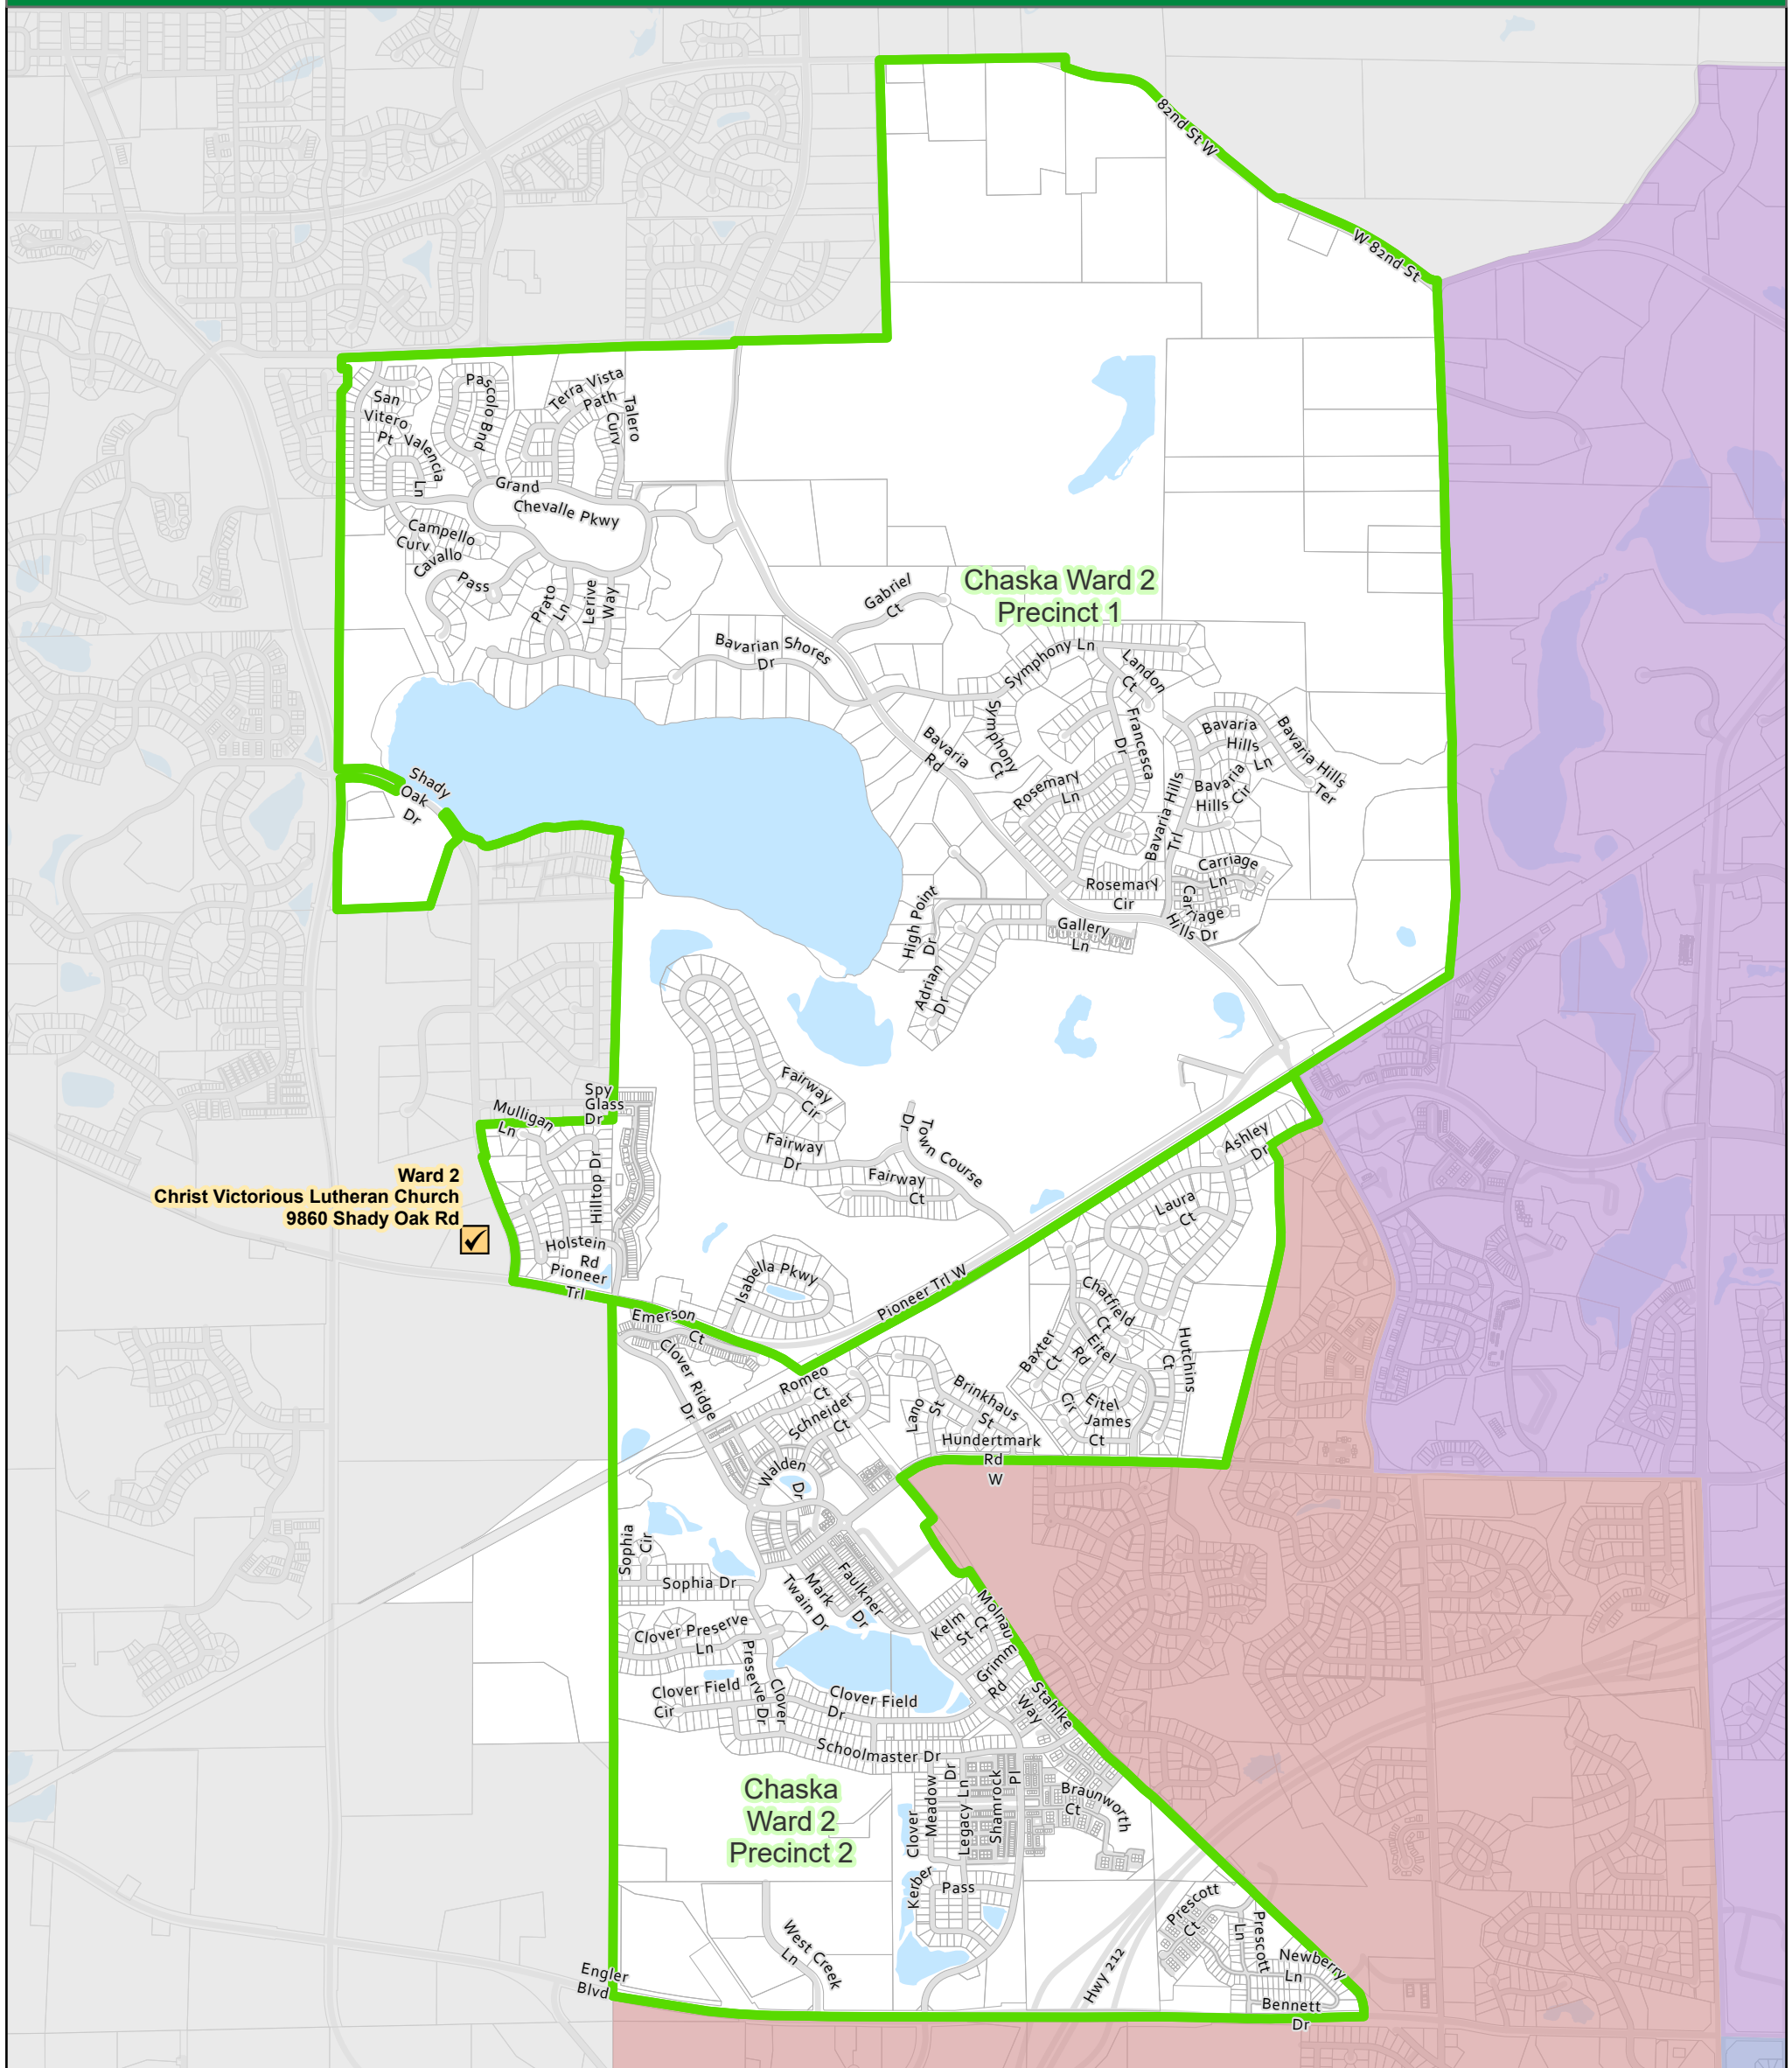

## Chaska Ward 2 Boundary

Date: 7/22/2022

### Legend

-  Polling Place
-  Chaska Ward 1
-  Chaska Ward 4
-  Chaska Ward 2
-  Chaska Ward 3

Street Name	Street Name	Street Name	Street Name	Street Name	Street Name	Street Name
82nd St W	Brinkhaus St	Eitel Rd	Holstein Rd	Molnau Ct	San Vitero Ln	Terra Vista Way
86th St W	Campello Ct	Emerson Ct	Huckleberry Rd	Mulligan Ln	San Vitero Pt	Thoreau Rd
Adrian Cir	Campello Curv	Engler Blvd	Hundertmark Rd W	Newberry Ln	Schneider Ct	Town Course Dr
Adrian Dr	Campo Run	Fairway Cir	Hutchins Ct	Old Bavaria Rd	Schoolmaster Dr	Traditions Ct
Ashley Ct	Carriage Hills Dr	Fairway Ct	Hwy 212	Pascolo Bnd	Shady Oak Dr	Traditions Trl
Ashley Dr	Carriage Ln	Fairway Dr	Isabella Pkwy	Pioneer Trl	Shady Point Rd	Valencia Ln
Bavaria Hills Cir	Cavallo Pass	Faulkner Dr	Isabella Pkwy	Pioneer Trl W	Shakespeare Rd	Victoria Dr
Bavaria Hills Ct	Chatfield Ct	Francesca Ct	James Ct	Pioneer Trl W	Shamrock Pl	W 82nd St
Bavaria Hills Ln	Clover Field Blvd	Francesca Dr	Kelm St	Prato Ln	Siefert St	Walden Dr
Bavaria Hills Ter	Clover Field Cir	Gabriel Ct	Kerber Pass	Prescott Ct	Sophia Cir	Wellens St
Bavaria Hills Trl	Clover Field Dr	Gallery Ln	Landon Ct	Prescott Ln	Sophia Dr	West Creek Ln
Bavaria Rd	Clover Meadow Dr	Gehl St	Lano St	Romeo Ct	Spy Glass Dr	Zoebella Way
Bavarian Shores Dr	Clover Preserve Ct	Georgeanna Dr	Laura Ct	Rosemary Cir	Stahlke Way	
Baxter Ct	Clover Preserve Dr	Grand Chevalle Pkwy	Legacy Ln	Rosemary Ct	Symphony Ct	
Bennett Dr	Clover Preserve Ln	Grimm Rd	Lerive Way	Rosemary Ln	Symphony Ln	
Bluegrass Rd	Clover Ridge Dr	Hemingway Dr	Mark Twain Dr	Sagewood Cir	Talero Curv	
Braunworth Ct	Clover Ridge Dr	High Point Dr	Maxwell Ln	Sagewood Ct	Terra Vista Cir	
Brinkhaus Cir	Eitel Cir	Hilltop Dr	McKnight Rd	San Vitero Cir	Terra Vista Path	